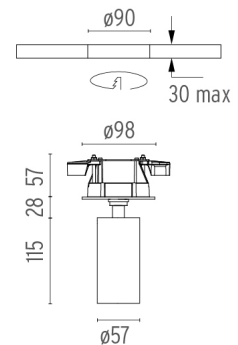

UT Spot Ceiling Ø57 Dali Version designed by FLOS Architectural

Spotlight to be installed on ceiling with LED light source. 220-240V, 50-60Hz remote power supply included.

- 09.4471.30ADA - 1532lm White
- 09.4471.14ADA - 1532lm Black