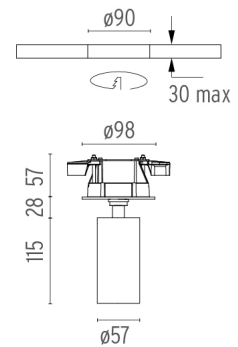

Spotlight to be installed on ceiling with LED light source. 220-240V, 50-60Hz remote power supply included.

○ 09.4471.30ADA - 1532lm White

● 09.4471.14ADA - 1532lm Black