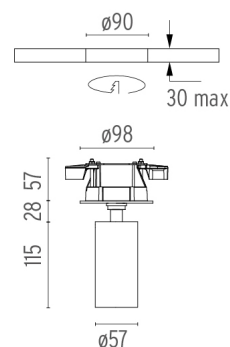

UT Spot Ceiling Ø57 Dali Version
designed by FLOS Architectural

Spotlight to be installed on ceiling with LED light source. 220-240V, 50-60Hz remote power supply included.

● 09.4471.30ADA - 1532lm White

● 09.4471.14ADA - 1532lm Black