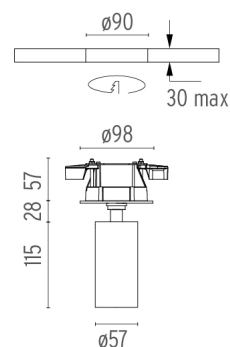

UT Spot Ceiling Ø57 Dali Version
designed by FLOS Architectural

Spotlight to be installed on ceiling with LED light source. 220-240V, 50-60Hz remote power supply included.

● 09.4464.30ADA - 1471lm White

● 09.4464.14ADA - 1471lm Black