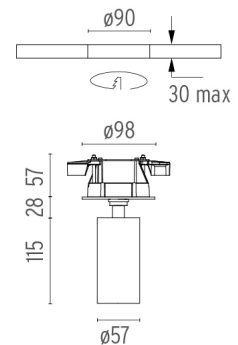

UT Spot Ceiling Ø57 Dali Version designed by FLOS Architectural

Spotlight to be installed on ceiling with LED light source. 220-240V, 50-60Hz remote power supply included.

- 09.4464.30ADA - 1471lm White
- 09.4464.14ADA - 1471lm Black