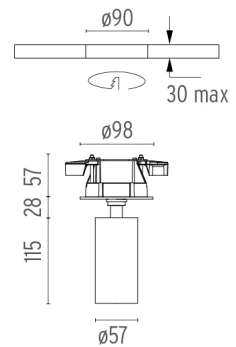

Spotlight to be installed on ceiling with LED light source. 220-240V, 50-60Hz remote power supply included.

○ 09.4464.30ADA - 1471lm White

● 09.4464.14ADA - 1471lm Black