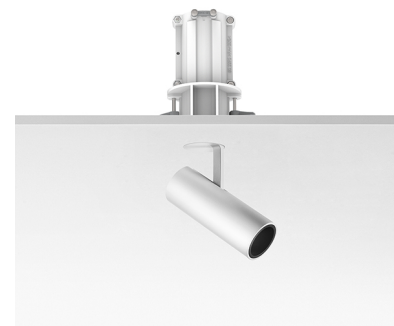

## FIND ME I MONO POINT (TRIM/NO TRIM)

<b>Number of heads</b>	1
<b>Mounting</b>	Ceiling recessed
<b>Lamps description</b>	Power LED DC 500 mA 6W 560 lm 2700K CRI 90
<b>Luminaire luminous flux</b>	Extreme Cut-off. See reference number
<b>Environment</b>	Indoor
<b>Notes</b>	Remote power supply to be installed in an accesible place. The Mono Point version is supplied with a frame, which should be fitted to the product if a Trim version is required, or without, if a No Trim version is required. Accessories included (honeycomb and screening crosspiece).

**Find Me I Mono Point (Trim/No Trim)**  
designed by Jorge Herrera

Recessed adjustable luminaire for indoor application. Remote power supply 500 mA not included.

### OPTICAL

<b>Aiming</b>	Adjustable
<b>Light distribution symmetry</b>	Symmetric
<b>Beam angle</b>	14°

### PHYSICAL

<b>Recessed depth (mm)</b>	137
<b>Construction material</b>	Aluminium
<b>Weight (kg)</b>	0,23