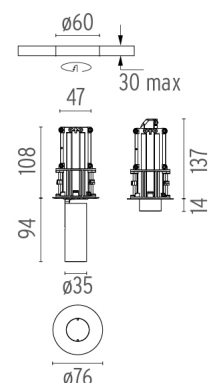

## FIND ME I MONO POINT (TRIM/NO TRIM)

<b>Number of heads</b>	1
<b>Mounting</b>	Ceiling recessed
<b>Lamps description</b>	Power LED DC 500 mA 6W 560 lm 2700K CRI 90
<b>Luminaire luminous flux</b>	Extreme Cut-off. See reference number
<b>Environment</b>	Indoor
<b>Notes</b>	Remote power supply to be installed in an accesible place. The Mono Point version is supplied with a frame, which should be fitted to the product if a Trim version is required, or without, if a No Trim version is required. Accessories included (honeycomb and screening crosspiece).

### OPTICAL

<b>Aiming</b>	Adjustable
<b>Light distribution symmetry</b>	Symmetric
<b>Beam angle</b>	14°

### PHYSICAL

<b>Recessed depth (mm)</b>	137
<b>Construction material</b>	Aluminium
<b>Weight (kg)</b>	0,23

Maximum length of 2.5 mm<sup>2</sup> secondary conductor (m): 50

**Find Me I Mono Point (Trim/No Trim)**  
designed by Jorge Herrera

Recessed adjustable luminaire for indoor application. Remote power supply 500 mA not included.