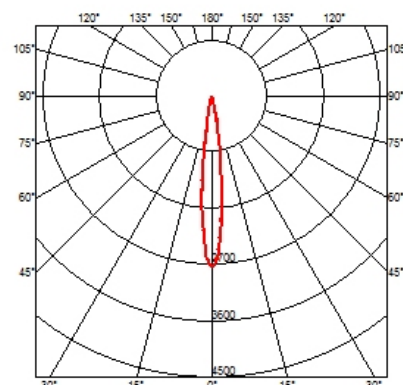

CERTIFICATIONS