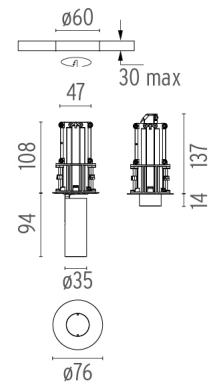

Find Me I Mono Point (Trim/No Trim) . Accessories

Power Supply

60.8880

Constant Current Power Supply for LED.

6W-100/14W-240V
Continuous current power supply of 6W, 100V / 14W, 240V - 50/60Hz with 500 mA supply voltage.

Maximum length of 1.5 mm² secondary conductor (m): 50

Maximum length of 2.5 mm² secondary conductor (m): 50

Recessed adjustable luminaire for indoor application. Remote power supply 500 mA not included.

- 09.3750.30 - 365lm White
- 09.3750.06 - 365lm Chrome
- 09.3750.14 - 365lm Black

Find Me I Mono Point (Trim/No Trim) . Lamps

Power LED

Lamp category:

LED

Socket:

Special base

Lamp type:

Power LED

CERTIFICATIONS