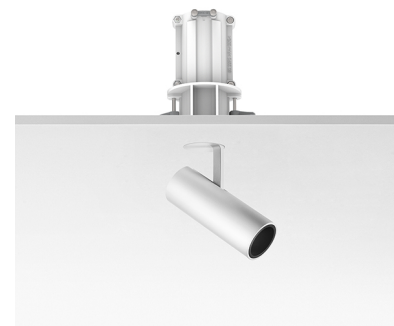

## FIND ME I MONO POINT (TRIM/NO TRIM)

<b>Number of heads</b>	1
<b>Mounting</b>	Ceiling recessed
<b>Lamps description</b>	Power LED DC 500 mA 6W 600 lm 3000K CRI 90
<b>Luminaire luminous flux</b>	Extreme Cut-off. See reference number
<b>Environment</b>	Indoor
<b>Notes</b>	Remote power supply to be installed in an accesible place. The Mono Point version is supplied with a frame, which should be fitted to the product if a Trim version is required, or without, if a No Trim version is required. Accessories included (honeycomb and screening crosspiece).

**Find Me I Mono Point (Trim/No Trim)**  
designed by Jorge Herrera

Recessed adjustable luminaire for indoor application. Remote power supply 500 mA not included.