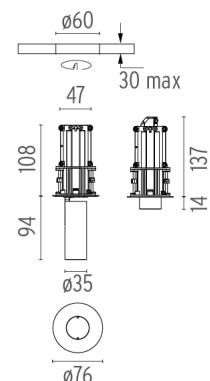

## FIND ME I MONO POINT (TRIM/NO TRIM)

<b>Number of heads</b>	1
<b>Mounting</b>	Ceiling recessed
<b>Lamps description</b>	Power LED DC 500 mA 6W 600 lm 3000K CRI 90
<b>Luminaire luminous flux</b>	Extreme Cut-off. See reference number
<b>Environment</b>	Indoor
<b>Notes</b>	Remote power supply to be installed in an accesible place. The Mono Point version is supplied with a frame, which should be fitted to the product if a Trim version is required, or without, if a No Trim version is required. Accessories included (honeycomb and screening crosspiece).

### OPTICAL

<b>Aiming</b>	Adjustable
<b>Light distribution symmetry</b>	Symmetric
<b>Beam angle</b>	14°

### PHYSICAL

<b>Recessed depth (mm)</b>	137
<b>Construction material</b>	Aluminium
<b>Weight (kg)</b>	0,23

Maximum length of 2.5 mm<sup>2</sup> secondary conductor (m): 50

**Find Me I Mono Point (Trim/No Trim)**  
designed by Jorge Herrera

Recessed adjustable luminaire for indoor application. Remote power supply 500 mA not included.