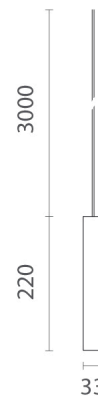

Find Me I Suspension designed by Jorge Herrera

Luminaire for suspended mounting from the ceiling. The product includes interchangeable shield cylinder in different colours (orange, violet and black). Remote power supply 500 mA not included.

- 09.3710.30B - 365lm White
- 09.3710.06B - 365lm Chrome
- 09.3710.14B - 365lm Black