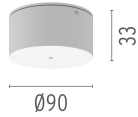

Find Me I Suspension . Accessories

Mounting

Ø50