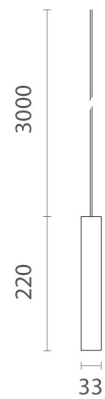

Find Me I Suspension
designed by Jorge Herrera

Luminaire for suspended mounting from the ceiling. The product includes interchangeable shield cylinder in different colours (orange, violet and black). Remote power supply 500 mA not included.

- 09.3710.30B - 365lm White
- 09.3710.06B - 365lm Chrome
- 09.3710.14B - 365lm Black