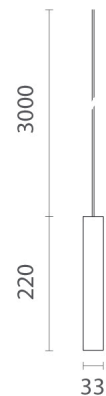

Find Me I Suspension designed by Jorge Herrera

Luminaire for suspended mounting from the ceiling. The product includes interchangeable shield cylinder in different colours (orange, violet and black). Remote power supply 500 mA not included.

	09.3710.30B - 365lm	White
	09.3710.06B - 365lm	Chrome
	09.3710.14B - 365lm	Black