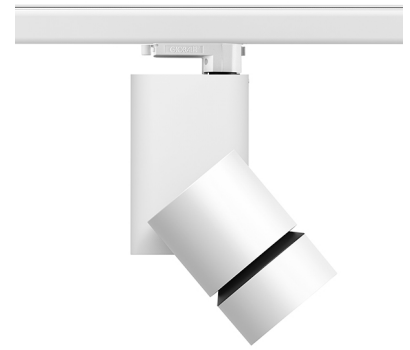

SOLID PURE TRACK DALI VERSION

Number of heads	1
Design awards	Red Dot Design Award Winner 2013
Mounting	Three phase track
Lamps description	LED Array 30W 2855 lm 3000K CRI 90
Luminaire luminous flux	See reference number
Voltage (V)	220/240
Environment	Indoor

OPTICAL

Light controller description	Protection glass
Aiming	Adjustable
Light distribution symmetry	Symmetric
Beam angle	44° Flood

ELECTRICAL

Transformer availability	Included
Transformer mounting	Integral
Transformer type	Electronic dimmable dali
Emergency	Without
Insulation class	Class I

PHYSICAL

Diameter (mm)	S/N
Height (mm)	239,5
Spot diameter (mm)	103
Construction material	Aluminium
Weight (kg)	1,70

Solid Pure Track Dali Version
designed by Knud Holscher

Spotlight to be installed on 3-circuit-track with LED light source. Integrated power supply 220-240V / 50-60Hz.

Honeycomb anti-glare screen

"Honeycomb" anti-glare screen: in thin, black-painted aluminium sheets.

08.8766.64.OD

Blue filter

Blue filter

08.8766.65.OD

Sky blue filter

Sky blue filter