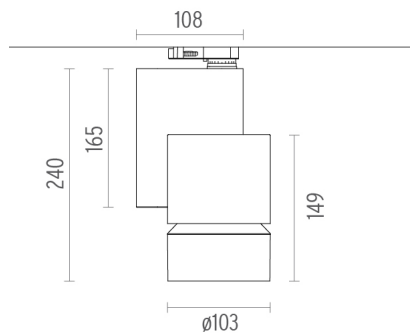

Solid Pure Track No Dimmable designed by Knud Holscher

Spotlight to be installed on 3-circuit-track with LED light source. Integrated power supply 220-240V / 50-60Hz.

● 09.2998.30 - 2486lm	White
● 09.2998.14 - 2486lm	Black