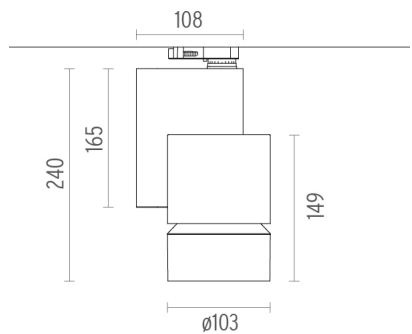

Solid Pure Track No Dimmable designed by Knud Holscher

Spotlight to be installed on 3-circuit-track with LED light source. Integrated power supply 220-240V / 50-60Hz.

● 09.2998.30 - 2486lm White

● 09.2998.14 - 2486lm Black