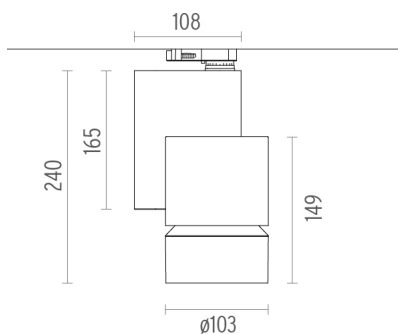

### PHYSICAL

<b>Diameter (mm)</b>	S/N
<b>Height (mm)</b>	239,5
<b>Spot diameter (mm)</b>	103
<b>Construction material</b>	Aluminium
<b>Weight (kg)</b>	1,70

## Solid Pure Track No Dimmable . Lamps

**LED Array**

**Lamp category:**

LED

**Socket:**

Special base

**Lamp type:**

LED Array