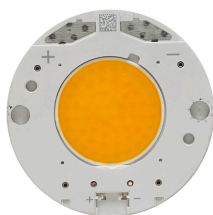

Solid Pure Track No Dimmable . Lamps

LED Array

Lamp category:

LED

Socket:

Special base

Lamp type:

LED Array