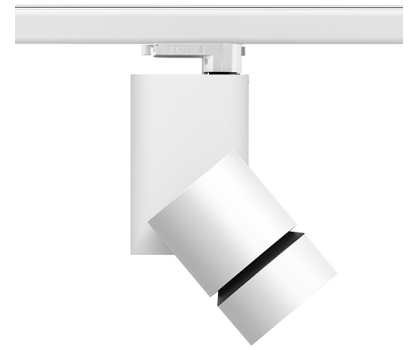

SOLID PURE TRACK DALI VERSION

Number of heads	1
Design awards	Red Dot Design Award Winner 2013
Mounting	Three phase track
Lamps description	LED Array 30W 2855 lm 3000K CRI 90
Luminaire luminous flux	See reference number
Voltage (V)	220/240
Environment	Indoor

OPTICAL

Light controller description	Protection glass
Aiming	Adjustable
Light distribution symmetry	Symmetric
Beam angle	22° Medium

ELECTRICAL

Transformer availability	Included
Transformer mounting	Integral
Transformer type	Electronic dimmable dali
Emergency	Without
Insulation class	Class I

PHYSICAL

Diameter (mm)	S/N
Height (mm)	239,5
Spot diameter (mm)	103
Construction material	Aluminium
Weight (kg)	1,70

Solid Pure Track Dali Version designed by Knud Holscher

Spotlight to be installed on 3-circuit-track with LED light source. Integrated power supply 220-240V / 50-60Hz.

Honeycomb anti-glare screen

"Honeycomb" anti-glare screen: in thin, black-painted aluminium sheets.

08.8766.64.OD

Blue filter

Blue filter

08.8766.65.OD

Sky blue filter

Sky blue filter