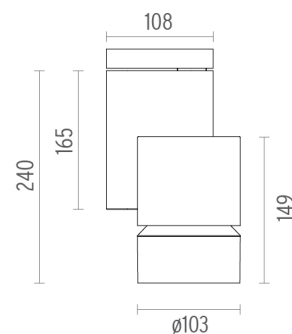

Solid Pure Ceiling/Wall Dali Version
designed by Knud Holscher

Spotlight to be installed on ceiling/wall with LED light source. Integrated power supply 220-240V / 50-60Hz.

● 09.2996.30.DA - 2782lm White

● 09.2996.14.DA - 2782lm Black