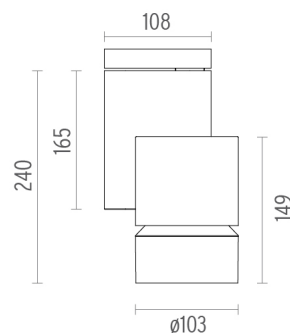

SOLID PURE CEILING/WALL DALI VERSION

Number of heads	1
Design awards	Red Dot Design Award Winner 2013
Mounting	Ceiling surface, Wall surface
Lamps description	LED Array 35W 3509 lm 3000K CRI 90
Luminaire luminous flux	See reference number
Voltage (V)	220/240
Environment	Indoor

OPTICAL

Light controller description	Protection glass
Aiming	Adjustable
Light distribution symmetry	Symmetric
Beam angle	45° Flood

Solid Pure Ceiling/Wall Dali Version designed by Knud Holscher

Spotlight to be installed on ceiling/wall with LED light source. Integrated power supply 220-240V / 50-60Hz.

PHYSICAL

Diameter (mm)	S/N
Height (mm)	239,5
Spot diameter (mm)	103
Construction material	Aluminium
Weight (kg)	1,90

CERTIFICATIONS

Solid Pure Ceiling/Wall Dali Version . Accessories

Optical

08.8768.14

Holding ring