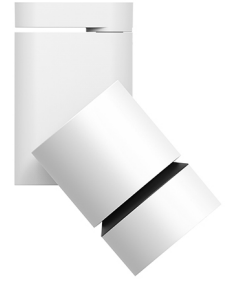

## SOLID PURE CEILING/WALL DALI VERSION

<b>Number of heads</b>	1
<b>Design awards</b>	Red Dot Design Award Winner 2013
<b>Mounting</b>	Ceiling surface, Wall surface
<b>Lamps description</b>	LED Array 35W 3509 lm 3000K CRI 90
<b>Luminaire luminous flux</b>	See reference number
<b>Voltage (V)</b>	220/240
<b>Environment</b>	Indoor

### OPTICAL

<b>Light controller description</b>	Protection glass
<b>Aiming</b>	Adjustable
<b>Light distribution symmetry</b>	Symmetric
<b>Beam angle</b>	23° Medium