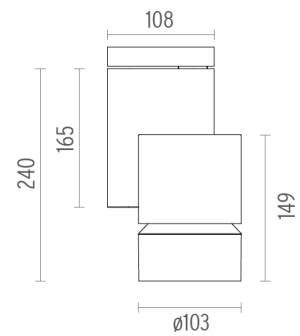

## SOLID PURE CEILING/WALL DALI VERSION

<b>Number of heads</b>	1
<b>Design awards</b>	Red Dot Design Award Winner 2013
<b>Mounting</b>	Ceiling surface, Wall surface
<b>Lamps description</b>	LED Array 35W 3509 lm 3000K CRI 90
<b>Luminaire luminous flux</b>	See reference number
<b>Voltage (V)</b>	220/240
<b>Environment</b>	Indoor

### OPTICAL

<b>Light controller description</b>	Protection glass
<b>Aiming</b>	Adjustable
<b>Light distribution symmetry</b>	Symmetric
<b>Beam angle</b>	23° Medium

### PHYSICAL

<b>Diameter (mm)</b>	S/N
<b>Height (mm)</b>	239,5
<b>Spot diameter (mm)</b>	103
<b>Construction material</b>	Aluminium
<b>Weight (kg)</b>	1,90