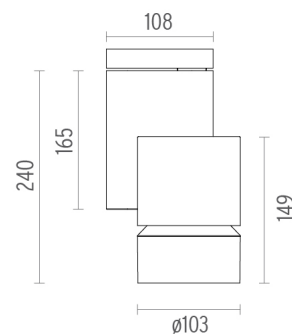

Solid Pure Ceiling/Wall Dali Version
designed by Knud Holscher

Spotlight to be installed on ceiling/wall with LED light source. Integrated power supply 220-240V / 50-60Hz.

● 09.2995.30.DA - 2813lm White

● 09.2995.14.DA - 2813lm Black