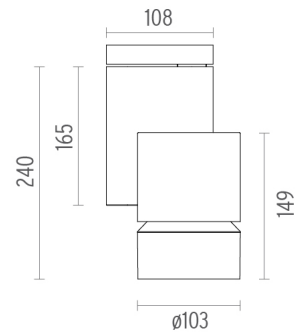

Solid Pure Ceiling/Wall Dali Version designed by Knud Holscher

Spotlight to be installed on ceiling/wall with LED light source. Integrated power supply 220-240V / 50-60Hz.

● 09.2995.30.DA - 2813lm White

● 09.2995.14.DA - 2813lm Black