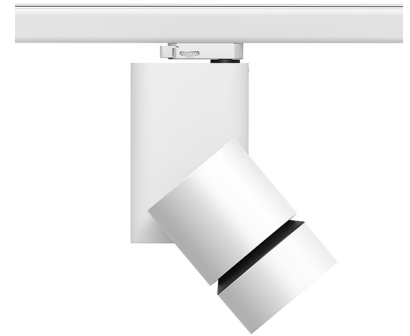

Solid Pure Track No Dimmable . Accessories

Mounting

● 60.3022.11

● 60.3023.11

● 60.3022.14

● 60.3023.14

Recessed box for fix-point

● 60.3023.29

Fix-point

Solid Pure Track No Dimmable
designed by Knud Holscher

Spotlight to be installed on 3-circuit-track with LED light source.
Integrated power supply 220-240V / 50-60Hz.

● 09.2992.30 - 2813lm White

● 09.2992.14 - 2813lm Black