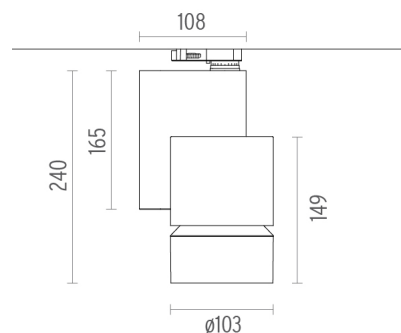

Spotlight to be installed on 3-circuit-track with LED light source. Integrated power supply 220-240V / 50-60Hz.

● 09.2992.30 - 2813lm	White
● 09.2992.14 - 2813lm	Black