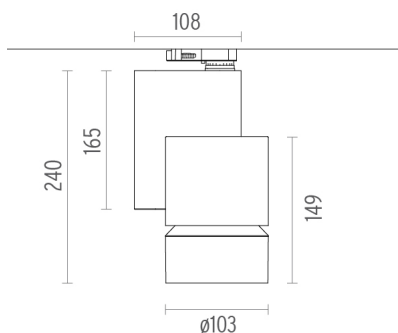

SOLID PURE TRACK DALI VERSION

Number of heads	1
Design awards	Red Dot Design Award Winner 2013
Mounting	Three phase track
Lamps description	LED Array 35W 3509 lm 3000K CRI 90
Luminaire luminous flux	See reference number
Voltage (V)	220/240
Environment	Indoor

OPTICAL

Light controller description	Protection glass
Aiming	Adjustable
Light distribution symmetry	Symmetric
Beam angle	15° Spot

ELECTRICAL

Transformer availability	Included
Transformer mounting	Integral
Transformer type	Electronic dimmable dali
Emergency	Without
Insulation class	Class I

PHYSICAL

Diameter (mm)	S/N
Height (mm)	239,5
Spot diameter (mm)	103
Construction material	Aluminium
Weight (kg)	1,70

Spotlight to be installed on 3-circuit-track with LED light source. Integrated power supply 220-240V / 50-60Hz.

- 09.2991.30.DA - 2844lm White
- 09.2991.14.DA - 2844lm Black

CERTIFICATIONS