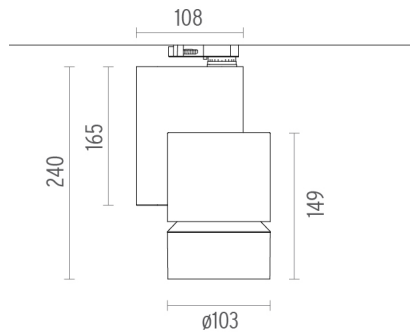

CERTIFICATIONS