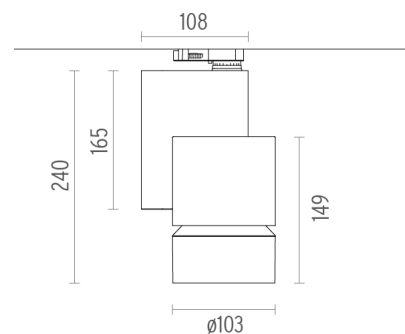

Solid Pure Track Dali Version
designed by Knud Holscher

Spotlight to be installed on 3-circuit-track with LED light source.
Integrated power supply 220-240V / 50-60Hz.

- 09.2991.30.DA - 2844lm White
- 09.2991.14.DA - 2844lm Black