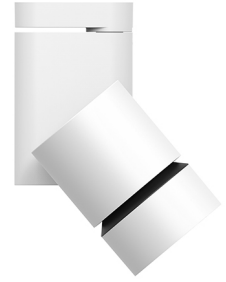

## SOLID PURE CEILING/WALL NO DIMMABLE

<b>Number of heads</b>	1
<b>Design awards</b>	Red Dot Design Award Winner 2013
<b>Mounting</b>	Ceiling surface, Wall surface
<b>Lamps description</b>	LED Array 53W 4312 lm 3000K CRI 90
<b>Luminaire luminous flux</b>	See reference number
<b>Voltage (V)</b>	220/240
<b>Environment</b>	Indoor

### OPTICAL

<b>Light controller description</b>	Protection glass
<b>Aiming</b>	Adjustable
<b>Light distribution symmetry</b>	Symmetric
<b>Beam angle</b>	15° Spot

**Solid Pure Ceiling/Wall No Dimmable**  
designed by Knud Holscher