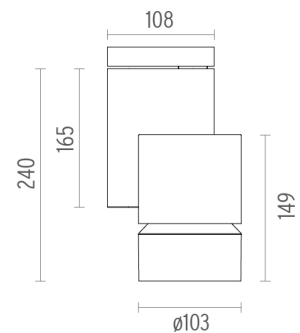

## SOLID PURE CEILING/WALL NO DIMMABLE

<b>Number of heads</b>	1
<b>Design awards</b>	Red Dot Design Award Winner 2013
<b>Mounting</b>	Ceiling surface, Wall surface
<b>Lamps description</b>	LED Array 53W 4312 lm 3000K CRI 90
<b>Luminaire luminous flux</b>	See reference number
<b>Voltage (V)</b>	220/240
<b>Environment</b>	Indoor

### OPTICAL

<b>Light controller description</b>	Protection glass
<b>Aiming</b>	Adjustable
<b>Light distribution symmetry</b>	Symmetric
<b>Beam angle</b>	15° Spot

**Solid Pure Ceiling/Wall No Dimmable**  
designed by Knud Holscher

### PHYSICAL

<b>Diameter (mm)</b>	S/N
<b>Height (mm)</b>	239,5
<b>Spot diameter (mm)</b>	103
<b>Construction material</b>	Aluminium
<b>Weight (kg)</b>	1,90