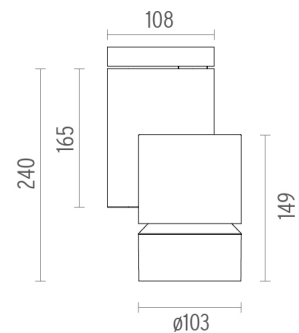

SOLID PURE CEILING/WALL DALI VERSION

Number of heads	1
Design awards	Red Dot Design Award Winner 2013
Mounting	Ceiling surface, Wall surface
Lamps description	LED Array 53W 4312 lm 3000K CRI 90
Luminaire luminous flux	See reference number
Voltage (V)	220/240
Environment	Indoor

OPTICAL

Light controller description	Protection glass
Aiming	Adjustable
Light distribution symmetry	Symmetric
Beam angle	15° Spot

Solid Pure Ceiling/Wall Dali Version designed by Knud Holscher

Spotlight to be installed on ceiling/wall with LED light source. Integrated power supply 220-240V / 50-60Hz.

PHYSICAL

Diameter (mm)	S/N
Height (mm)	239,5
Spot diameter (mm)	103
Construction material	Aluminium
Weight (kg)	1,90

CERTIFICATIONS

Solid Pure Ceiling/Wall Dali Version . Accessories

Optical

08.8768.14

Holding ring