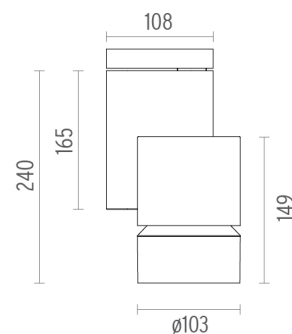

Solid Pure Ceiling/Wall Dali Version
designed by Knud Holscher

Spotlight to be installed on ceiling/wall with LED light source. Integrated power supply 220-240V / 50-60Hz.

● 09.2980.30.DA - 3848lm White

● 09.2980.14.DA - 3848lm Black