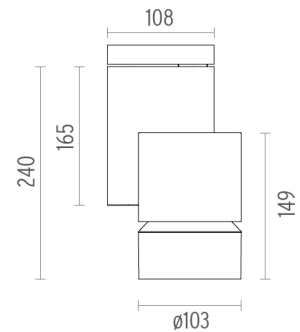

Solid Pure Ceiling/Wall Dali Version designed by Knud Holscher

Spotlight to be installed on ceiling/wall with LED light source. Integrated power supply 220-240V / 50-60Hz.

09.2980.30.DA - 3848lm White

09.2980.14.DA - 3848lm Black