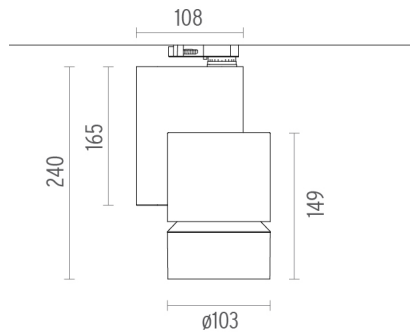

Solid Pure Track No Dimmable designed by Knud Holscher

Spotlight to be installed on 3-circuit-track with LED light source. Integrated power supply 220-240V / 50-60Hz.

● 09.2979.30 - 3762lm White

● 09.2979.14 - 3762lm Black