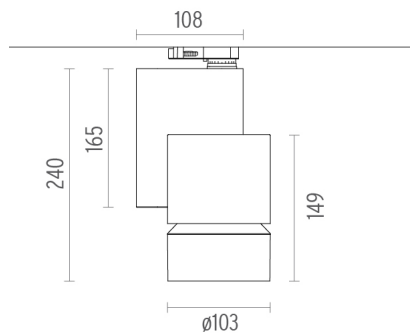

Spotlight to be installed on 3-circuit-track with LED light source. Integrated power supply 220-240V / 50-60Hz.

● 09.2979.30 - 3762lm	White
● 09.2979.14 - 3762lm	Black