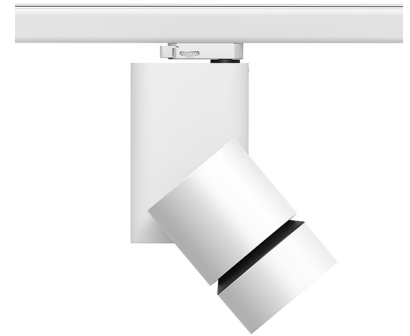

Solid Pure Track No Dimmable . Accessories

Mounting

● 60.3022.11

● 60.3023.11

● 60.3022.14

● 60.3023.14

Recessed box for fix-point

● 60.3023.29

Fix-point

Solid Pure Track No Dimmable
designed by Knud Holscher

Spotlight to be installed on 3-circuit-track with LED light source.
Integrated power supply 220-240V / 50-60Hz.

● 09.2978.30 - 3805lm White

● 09.2978.14 - 3805lm Black