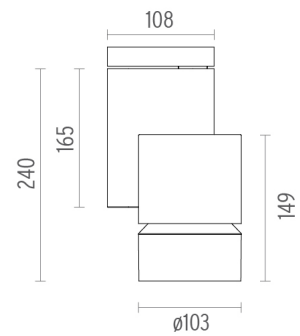

## SOLID PURE CEILING/WALL NO DIMMABLE

<b>Number of heads</b>	1
<b>Design awards</b>	Red Dot Design Award Winner 2013
<b>Mounting</b>	Ceiling surface, Wall surface
<b>Lamps description</b>	LED Array 53W 5539 lm 4000K CRI 80
<b>Luminaire luminous flux</b>	See reference number
<b>Voltage (V)</b>	220/240
<b>Environment</b>	Indoor

### OPTICAL

<b>Light controller description</b>	Protection glass
<b>Aiming</b>	Adjustable
<b>Light distribution symmetry</b>	Symmetric
<b>Beam angle</b>	45° Flood

**Solid Pure Ceiling/Wall No Dimmable**  
designed by Knud Holscher

### PHYSICAL

<b>Diameter (mm)</b>	S/N
<b>Height (mm)</b>	239,5
<b>Spot diameter (mm)</b>	103
<b>Construction material</b>	Aluminium
<b>Weight (kg)</b>	1,90