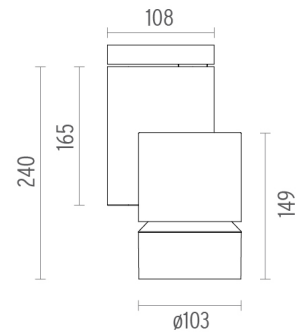

SOLID PURE CEILING/WALL NO DIMMABLE

Number of heads	1
Design awards	Red Dot Design Award Winner 2013
Mounting	Ceiling surface, Wall surface
Lamps description	LED Array 53W 5539 lm 4000K CRI 80
Luminaire luminous flux	See reference number
Voltage (V)	220/240
Environment	Indoor

OPTICAL

Light controller description	Protection glass
Aiming	Adjustable
Light distribution symmetry	Symmetric
Beam angle	15° Spot

Solid Pure Ceiling/Wall No Dimmable
designed by Knud Holscher

Spotlight to be installed on ceiling/wall with LED light source. Integrated power supply 220-240V / 50-60Hz.

Diameter (mm)	S/N
Height (mm)	239,5
Spot diameter (mm)	103
Construction material	Aluminium
Weight (kg)	1,90

CERTIFICATIONS

Solid Pure Ceiling/Wall No Dimmable . Accessories

Optical

08.8768.14

Holding ring

Holding ring