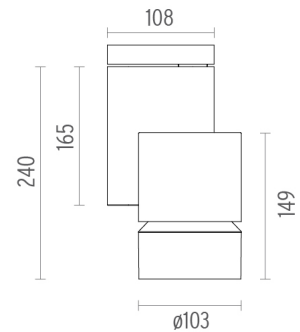

Solid Pure Ceiling/Wall No Dimmable designed by Knud Holscher

Spotlight to be installed on ceiling/wall with LED light source. Integrated power supply 220-240V / 50-60Hz.

- 09.2974.30 - 5003lm White
- 09.2974.14 - 5003lm Black