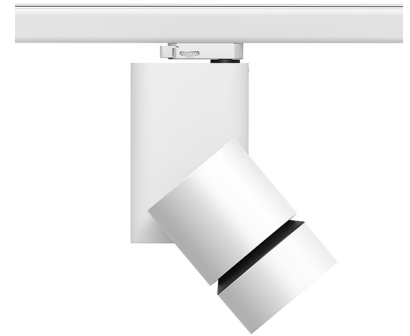

Solid Pure Track No Dimmable . Accessories

Mounting

● 60.3022.11

● 60.3023.11

● 60.3022.14

● 60.3023.14

Recessed box for fix-point

● 60.3023.29

Fix-point

Solid Pure Track No Dimmable
designed by Knud Holscher

Spotlight to be installed on 3-circuit-track with LED light source.
Integrated power supply 220-240V / 50-60Hz.

● 09.2973.30 - 4891lm White

● 09.2973.14 - 4891lm Black