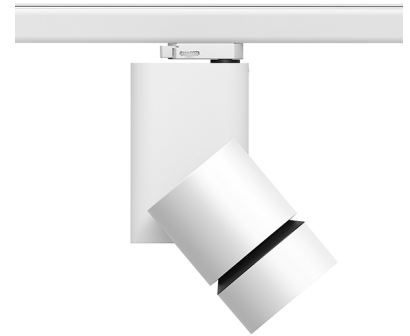

Solid Pure Track No Dimmable . Accessories

Mounting

● 60.3022.11

● 60.3023.11

● 60.3022.14

● 60.3023.14

Recessed box for fix-point

● 60.3023.29

Fix-point

Solid Pure Track No Dimmable
designed by Knud Holscher

Spotlight to be installed on 3-circuit-track with LED light source.
Integrated power supply 220-240V / 50-60Hz.

● 09.2972.30 - 4947lm White

● 09.2972.14 - 4947lm Black