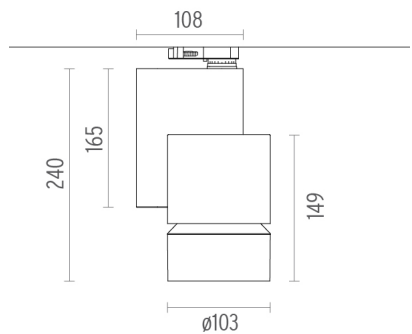

Solid Pure Track No Dimmable designed by Knud Holscher

Spotlight to be installed on 3-circuit-track with LED light source. Integrated power supply 220-240V / 50-60Hz.

- 09.2971.30 - 5003lm White
- 09.2971.14 - 5003lm Black