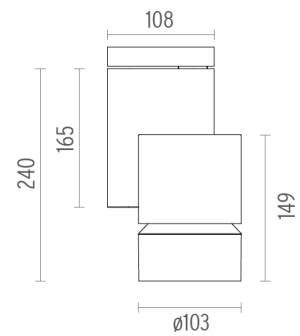

SOLID PURE CEILING/WALL NO DIMMABLE

Number of heads	1
Design awards	Red Dot Design Award Winner 2013
Mounting	Ceiling surface, Wall surface
Lamps description	LED Array 53W 5310 lm 3000K CRI 80
Luminaire luminous flux	See reference number
Voltage (V)	220/240
Environment	Indoor

OPTICAL

Light controller description	Protection glass
Aiming	Adjustable
Light distribution symmetry	Symmetric
Beam angle	23° Medium

Solid Pure Ceiling/Wall No Dimmable
designed by Knud Holscher

Spotlight to be installed on ceiling/wall with LED light source. Integrated power supply 220-240V / 50-60Hz.

Diameter (mm)	S/N
Height (mm)	239,5
Spot diameter (mm)	103
Construction material	Aluminium
Weight (kg)	1,90

CERTIFICATIONS

Solid Pure Ceiling/Wall No Dimmable . Accessories

Optical

08.8768.14

Holding ring

Holding ring