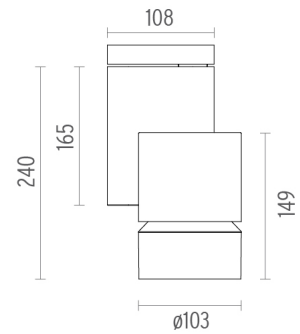

Solid Pure Ceiling/Wall No Dimmable
designed by Knud Holscher

Spotlight to be installed on ceiling/wall with LED light source. Integrated power supply 220-240V / 50-60Hz.

- 09.2969.30 - 4655lm White
- 09.2969.14 - 4655lm Black