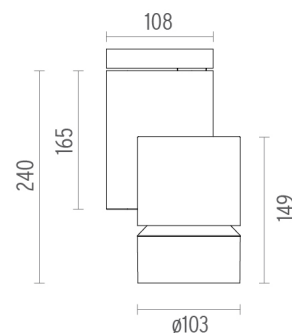

## SOLID PURE CEILING/WALL NO DIMMABLE

<b>Number of heads</b>	1
<b>Design awards</b>	Red Dot Design Award Winner 2013
<b>Mounting</b>	Ceiling surface, Wall surface
<b>Lamps description</b>	LED Array 53W 5310 lm 3000K CRI 80
<b>Luminaire luminous flux</b>	See reference number
<b>Voltage (V)</b>	220/240
<b>Environment</b>	Indoor

### OPTICAL

<b>Light controller description</b>	Protection glass
<b>Aiming</b>	Adjustable
<b>Light distribution symmetry</b>	Symmetric
<b>Beam angle</b>	15° Spot

**Solid Pure Ceiling/Wall No Dimmable**  
designed by Knud Holscher

### PHYSICAL

<b>Diameter (mm)</b>	S/N
<b>Height (mm)</b>	239,5
<b>Spot diameter (mm)</b>	103
<b>Construction material</b>	Aluminium
<b>Weight (kg)</b>	1,90