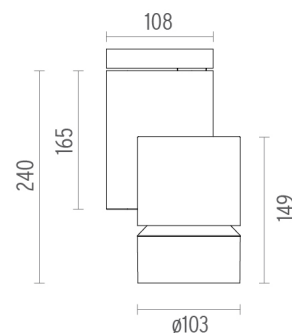

SOLID PURE CEILING/WALL DALI VERSION

Number of heads	1
Design awards	Red Dot Design Award Winner 2013
Mounting	Ceiling surface, Wall surface
Lamps description	LED Array 53W 5310 lm 3000K CRI 80
Luminaire luminous flux	See reference number
Voltage (V)	220/240
Environment	Indoor

OPTICAL

Light controller description	Protection glass
Aiming	Adjustable
Light distribution symmetry	Symmetric
Beam angle	15° Spot

Solid Pure Ceiling/Wall Dali Version
designed by Knud Holscher

Spotlight to be installed on ceiling/wall with LED light source. Integrated power supply 220-240V / 50-60Hz.

PHYSICAL

Diameter (mm)	S/N
Height (mm)	239,5
Spot diameter (mm)	103
Construction material	Aluminium
Weight (kg)	1,90

CERTIFICATIONS

Solid Pure Ceiling/Wall Dali Version . Accessories

Optical

08.8768.14

Holding ring