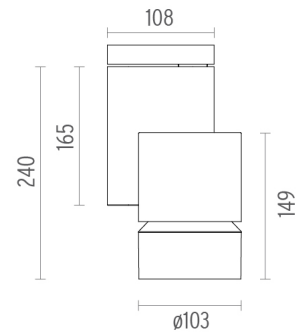

Solid Pure Ceiling/Wall Dali Version
designed by Knud Holscher

Spotlight to be installed on ceiling/wall with LED light source. Integrated power supply 220-240V / 50-60Hz.

● 09.2968.30.DA - 4695lm White

● 09.2968.14.DA - 4695lm Black