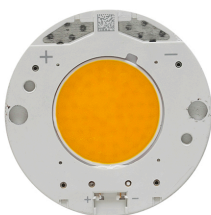

Solid Pure Track No Dimmable . Lamps

LED Array

Lamp category:

LED

Socket:

Special base

Lamp type:

LED Array

CERTIFICATIONS