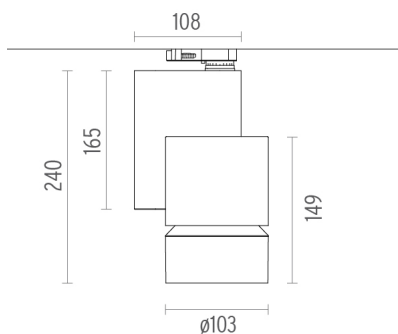

Solid Pure Track No Dimmable . Lamps

LED Array

Lamp category:

LED

Socket:

Special base

Lamp type:

LED Array

CERTIFICATIONS