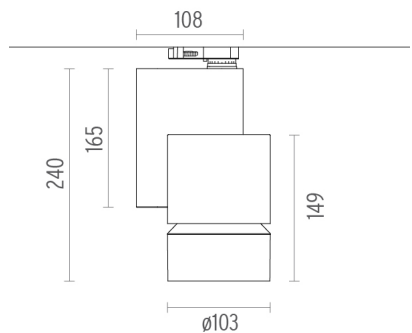

SOLID PURE TRACK DALI VERSION

Number of heads	1
Design awards	Red Dot Design Award Winner 2013
Mounting	Three phase track
Lamps description	LED Array 53W 5310 lm 3000K CRI 80
Luminaire luminous flux	See reference number
Voltage (V)	220/240
Environment	Indoor

OPTICAL

Light controller description	Protection glass
Aiming	Adjustable
Light distribution symmetry	Symmetric
Beam angle	45° Flood

ELECTRICAL

Transformer availability	Included
Transformer mounting	Integral
Transformer type	Electronic dimmable dali
Emergency	Without
Insulation class	Class I

PHYSICAL

Diameter (mm)	S/N
Height (mm)	239,5
Spot diameter (mm)	103
Construction material	Aluminium
Weight (kg)	1,70

Spotlight to be installed on 3-circuit-track with LED light source. Integrated power supply 220-240V / 50-60Hz.

- 09.2967.30.DA - 4608lm White
- 09.2967.14.DA - 4608lm Black

CERTIFICATIONS