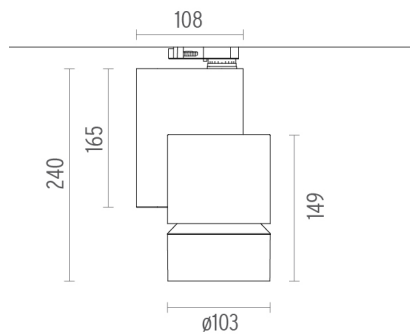

CERTIFICATIONS