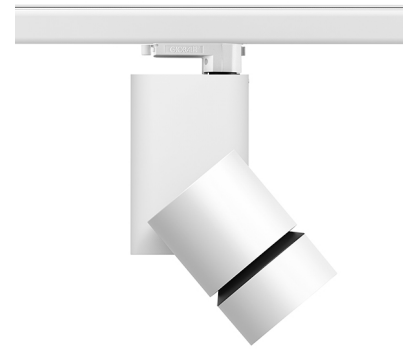

SOLID PURE TRACK DALI VERSION

Number of heads	1
Design awards	Red Dot Design Award Winner 2013
Mounting	Three phase track
Lamps description	LED Array 53W 5310 lm 3000K CRI 80
Luminaire luminous flux	See reference number
Voltage (V)	220/240
Environment	Indoor

OPTICAL

Light controller description	Protection glass
Aiming	Adjustable
Light distribution symmetry	Symmetric
Beam angle	45° Flood

ELECTRICAL

Transformer availability	Included
Transformer mounting	Integral
Transformer type	Electronic dimmable dali
Emergency	Without
Insulation class	Class I

PHYSICAL

Diameter (mm)	S/N
Height (mm)	239,5
Spot diameter (mm)	103
Construction material	Aluminium
Weight (kg)	1,70

Solid Pure Track Dali Version
designed by Knud Holscher

Spotlight to be installed on 3-circuit-track with LED light source. Integrated power supply 220-240V / 50-60Hz.

Honeycomb anti-glare screen

"Honeycomb" anti-glare screen: in thin, black-painted aluminium sheets.

08.8766.64.OD

Blue filter

Blue filter

08.8766.65.OD

Sky blue filter

Sky blue filter