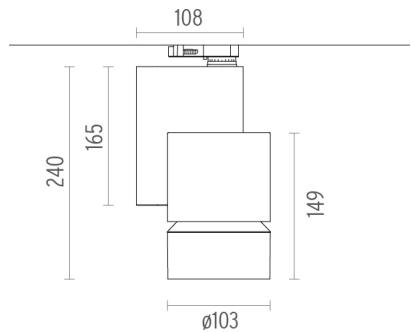

CERTIFICATIONS