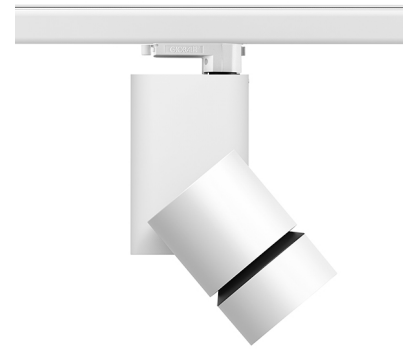

SOLID PURE TRACK DALI VERSION

Number of heads	1
Design awards	Red Dot Design Award Winner 2013
Mounting	Three phase track
Lamps description	LED Array 53W 5315 lm 3000K CRI 80
Luminaire luminous flux	See reference number
Voltage (V)	220/240
Environment	Indoor

OPTICAL

Light controller description	Protection glass
Aiming	Adjustable
Light distribution symmetry	Symmetric
Beam angle	15° Spot

ELECTRICAL

Transformer availability	Included
Transformer mounting	Integral
Transformer type	Electronic dimmable dali
Emergency	Without
Insulation class	Class I

PHYSICAL

Diameter (mm)	S/N
Height (mm)	239,5
Spot diameter (mm)	103
Construction material	Aluminium
Weight (kg)	1,70

Solid Pure Track Dali Version
designed by Knud Holscher

Spotlight to be installed on 3-circuit-track with LED light source. Integrated power supply 220-240V / 50-60Hz.

Honeycomb anti-glare screen

"Honeycomb" anti-glare screen: in thin, black-painted aluminium sheets.

08.8766.64.OD

Blue filter

Blue filter

08.8766.65.OD

Sky blue filter

Sky blue filter