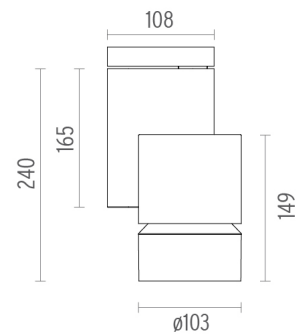

Solid Pure Ceiling/Wall No Dimmable
designed by Knud Holscher

Spotlight to be installed on ceiling/wall with LED light source. Integrated power supply 220-240V / 50-60Hz.

- 09.2964.30 - 3694lm   White
- 09.2964.14 - 3694lm   Black