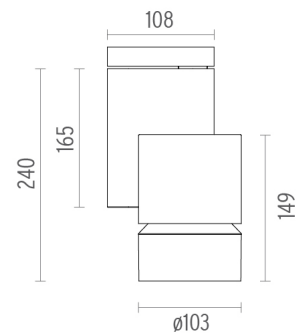

SOLID PURE CEILING/WALL NO DIMMABLE

Number of heads	1
Design awards	Red Dot Design Award Winner 2013
Mounting	Ceiling surface, Wall surface
Lamps description	LED Array 35W 4508 lm 4000K CRI 80
Luminaire luminous flux	See reference number
Voltage (V)	220/240
Environment	Indoor

OPTICAL

Light controller description	Protection glass
Aiming	Adjustable
Light distribution symmetry	Symmetric
Beam angle	45° Flood

Solid Pure Ceiling/Wall No Dimmable
designed by Knud Holscher

Spotlight to be installed on ceiling/wall with LED light source. Integrated power supply 220-240V / 50-60Hz.

Diameter (mm)	S/N
Height (mm)	239,5
Spot diameter (mm)	103
Construction material	Aluminium
Weight (kg)	1,90

CERTIFICATIONS

Solid Pure Ceiling/Wall No Dimmable . Accessories

Optical

08.8768.14

Holding ring

Holding ring