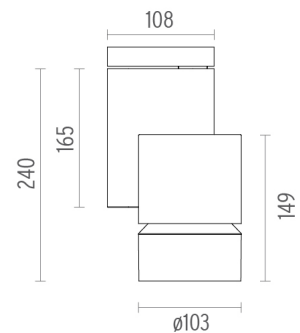

SOLID PURE CEILING/WALL NO DIMMABLE

Number of heads	1
Design awards	Red Dot Design Award Winner 2013
Mounting	Ceiling surface, Wall surface
Lamps description	LED Array 35W 4508 lm 4000K CRI 80
Luminaire luminous flux	See reference number
Voltage (V)	220/240
Environment	Indoor

OPTICAL

Light controller description	Protection glass
Aiming	Adjustable
Light distribution symmetry	Symmetric
Beam angle	23° Medium

Solid Pure Ceiling/Wall No Dimmable
designed by Knud Holscher

Spotlight to be installed on ceiling/wall with LED light source. Integrated power supply 220-240V / 50-60Hz.

Diameter (mm)	S/N
Height (mm)	239,5
Spot diameter (mm)	103
Construction material	Aluminium
Weight (kg)	1,90

CERTIFICATIONS

Solid Pure Ceiling/Wall No Dimmable . Accessories

Optical

08.8768.14

Holding ring

Holding ring