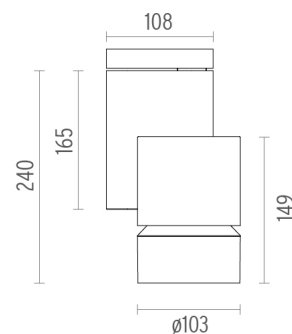

Solid Pure Ceiling/Wall No Dimmable designed by Knud Holscher

Spotlight to be installed on ceiling/
wall with LED light source. Integrated
power supply 220-240V / 50-60Hz.

1. ---
- 09.2962.30 - 3694lm White
  - 09.2962.14 - 3694lm Black
3. ---