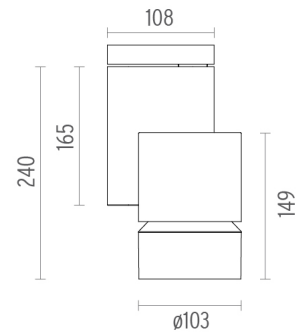

Solid Pure Ceiling/Wall No Dimmable designed by Knud Holscher

Spotlight to be installed on ceiling/wall with LED light source. Integrated power supply 220-240V / 50-60Hz.

- 09.2962.30 - 3694lm White
- 09.2962.14 - 3694lm Black