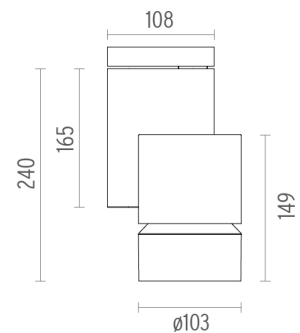

## SOLID PURE CEILING/WALL NO DIMMABLE

<b>Number of heads</b>	1
<b>Design awards</b>	Red Dot Design Award Winner 2013
<b>Mounting</b>	Ceiling surface, Wall surface
<b>Lamps description</b>	LED Array 35W 4508 lm 4000K CRI 80
<b>Luminaire luminous flux</b>	See reference number
<b>Voltage (V)</b>	220/240
<b>Environment</b>	Indoor

### OPTICAL

<b>Light controller description</b>	Protection glass
<b>Aiming</b>	Adjustable
<b>Light distribution symmetry</b>	Symmetric
<b>Beam angle</b>	15° Spot

**Solid Pure Ceiling/Wall No Dimmable**  
designed by Knud Holscher

### PHYSICAL

<b>Diameter (mm)</b>	S/N
<b>Height (mm)</b>	239,5
<b>Spot diameter (mm)</b>	103
<b>Construction material</b>	Aluminium
<b>Weight (kg)</b>	1,90