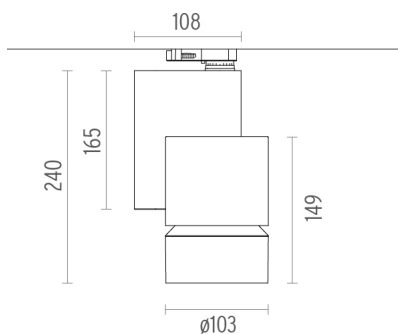

## Solid Pure Track No Dimmable . Lamps

**LED Array**

**Lamp category:**

LED

**Socket:**

Special base

**Lamp type:**

LED Array