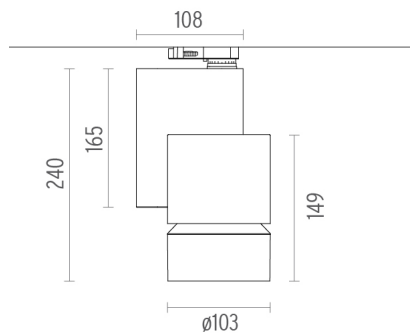

Spotlight to be installed on 3-circuit-track with LED light source. Integrated power supply 220-240V / 50-60Hz.

● 09.2959.30 - 3694lm	White
● 09.2959.14 - 3694lm	Black