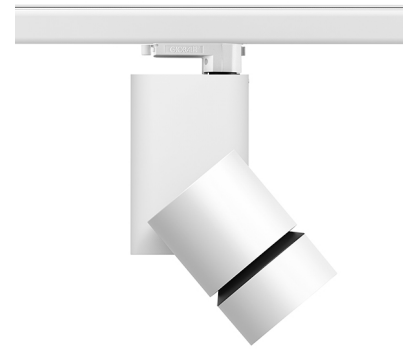

SOLID PURE TRACK DALI VERSION

Number of heads	1
Design awards	Red Dot Design Award Winner 2013
Mounting	Three phase track
Lamps description	LED Array 35W 4508 lm 4000K CRI 80
Luminaire luminous flux	See reference number
Voltage (V)	220/240
Environment	Indoor

OPTICAL

Light controller description	Protection glass
Aiming	Adjustable
Light distribution symmetry	Symmetric
Beam angle	15° Spot

ELECTRICAL

Transformer availability	Included
Transformer mounting	Integral
Transformer type	Electronic dimmable dali
Emergency	Without
Insulation class	Class I

PHYSICAL

Diameter (mm)	S/N
Height (mm)	239,5
Spot diameter (mm)	103
Construction material	Aluminium
Weight (kg)	1,70

Solid Pure Track Dali Version
designed by Knud Holscher

Spotlight to be installed on 3-circuit-track with LED light source. Integrated power supply 220-240V / 50-60Hz.

Honeycomb anti-glare screen

"Honeycomb" anti-glare screen: in thin, black-painted aluminium sheets.

08.8766.64.OD

Blue filter

Blue filter

08.8766.65.OD

Sky blue filter

Sky blue filter