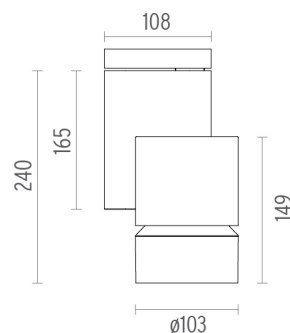

## SOLID PURE CEILING/WALL DALI VERSION

<b>Number of heads</b>	1
<b>Design awards</b>	Red Dot Design Award Winner 2013
<b>Mounting</b>	Ceiling surface, Wall surface
<b>Lamps description</b>	LED Array 35W 4321 lm 3000K CRI 80
<b>Luminaire luminous flux</b>	See reference number
<b>Voltage (V)</b>	220/240
<b>Environment</b>	Indoor

### OPTICAL

<b>Light controller description</b>	Protection glass
<b>Aiming</b>	Adjustable
<b>Light distribution symmetry</b>	Symmetric
<b>Beam angle</b>	45° Flood

### PHYSICAL

<b>Diameter (mm)</b>	S/N
<b>Height (mm)</b>	239,5
<b>Spot diameter (mm)</b>	103
<b>Construction material</b>	Aluminium
<b>Weight (kg)</b>	1,90