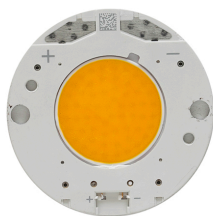

Solid Pure Ceiling/Wall Dali Version . Lamps

LED Array

Lamp category:

LED

Socket:

Special base

Lamp type:

LED Array