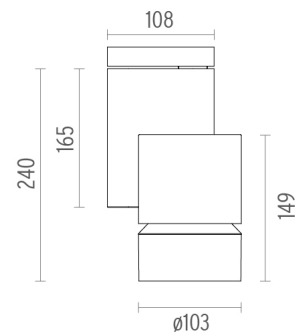

SOLID PURE CEILING/WALL NO DIMMABLE

Number of heads	1
Design awards	Red Dot Design Award Winner 2013
Mounting	Ceiling surface, Wall surface
Lamps description	LED Array 35W 4321 lm 3000K CRI 80
Luminaire luminous flux	See reference number
Voltage (V)	220/240
Environment	Indoor

OPTICAL

Light controller description	Protection glass
Aiming	Adjustable
Light distribution symmetry	Symmetric
Beam angle	23° Medium

Solid Pure Ceiling/Wall No Dimmable
designed by Knud Holscher

Spotlight to be installed on ceiling/wall with LED light source. Integrated power supply 220-240V / 50-60Hz.

Diameter (mm)	S/N
Height (mm)	239,5
Spot diameter (mm)	103
Construction material	Aluminium
Weight (kg)	1,90

CERTIFICATIONS

Solid Pure Ceiling/Wall No Dimmable . Accessories

Optical

08.8768.14

Holding ring

Holding ring