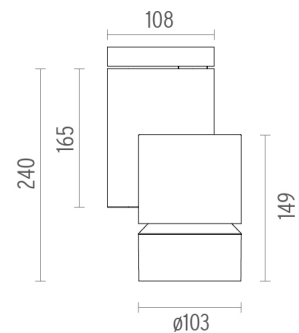

## SOLID PURE CEILING/WALL DALI VERSION

<b>Number of heads</b>	1
<b>Design awards</b>	Red Dot Design Award Winner 2013
<b>Mounting</b>	Ceiling surface, Wall surface
<b>Lamps description</b>	LED Array 35W 4321 lm 3000K CRI 80
<b>Luminaire luminous flux</b>	See reference number
<b>Voltage (V)</b>	220/240
<b>Environment</b>	Indoor

### OPTICAL

<b>Light controller description</b>	Protection glass
<b>Aiming</b>	Adjustable
<b>Light distribution symmetry</b>	Symmetric
<b>Beam angle</b>	23° Medium

**Solid Pure Ceiling/Wall Dali Version**  
designed by Knud Holscher

### PHYSICAL

<b>Diameter (mm)</b>	S/N
<b>Height (mm)</b>	239,5
<b>Spot diameter (mm)</b>	103
<b>Construction material</b>	Aluminium
<b>Weight (kg)</b>	1,90