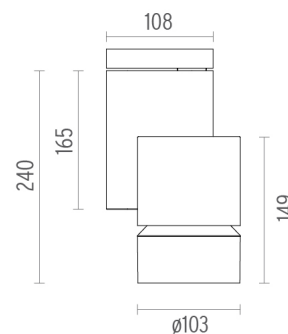

Solid Pure Ceiling/Wall Dali Version
designed by Knud Holscher

Spotlight to be installed on ceiling/wall with LED light source. Integrated power supply 220-240V / 50-60Hz.

● 09.2957.30.DA - 3443lm White

● 09.2957.14.DA - 3443lm Black