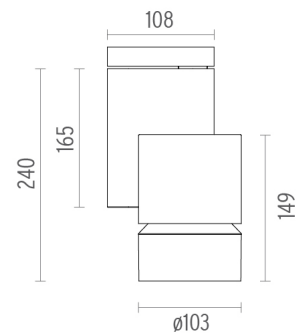

## SOLID PURE CEILING/WALL DALI VERSION

<b>Number of heads</b>	1
<b>Design awards</b>	Red Dot Design Award Winner 2013
<b>Mounting</b>	Ceiling surface, Wall surface
<b>Lamps description</b>	LED Array 35W 4321 lm 3000K CRI 80
<b>Luminaire luminous flux</b>	See reference number
<b>Voltage (V)</b>	220/240
<b>Environment</b>	Indoor

### PHYSICAL

<b>Diameter (mm)</b>	S/N
<b>Height (mm)</b>	239,5
<b>Spot diameter (mm)</b>	103
<b>Construction material</b>	Aluminium
<b>Weight (kg)</b>	1,90