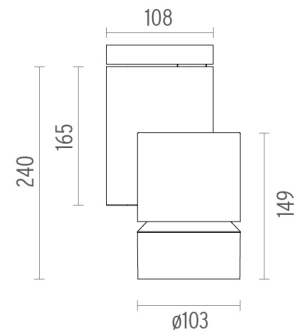

Solid Pure Ceiling/Wall Dali Version designed by Knud Holscher

Spotlight to be installed on ceiling/wall with LED light source. Integrated power supply 220-240V / 50-60Hz.

● 09.2956.30.DA - 3473lm White

● 09.2956.14.DA - 3473lm Black