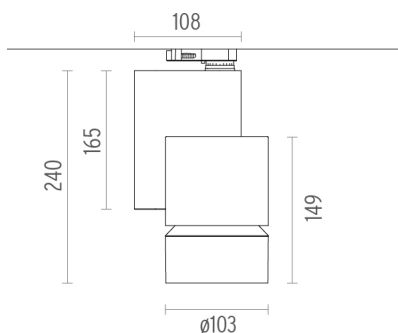

Spotlight to be installed on 3-circuit-track with LED light source. Integrated power supply 220-240V / 50-60Hz.

● 09.2955.30 - 3408lm	White
● 09.2955.14 - 3408lm	Black