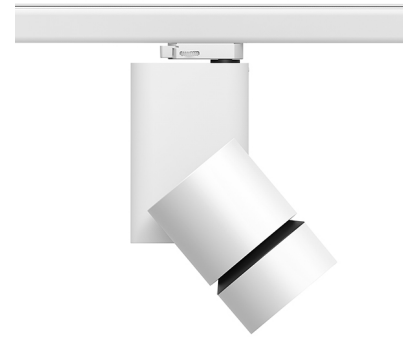

Honeycomb anti-glare screen

"Honeycomb" anti-glare screen: in thin, black-painted aluminium sheets.

● 08.8766.64.OD

Blue filter

Blue filter

● 08.8766.65.OD

Sky blue filter

Sky blue filter

● 08.8766.66.OD

Amber filter

Amber filter

● 08.8766.67.OD

Red filter

Red filter

Solid Pure Track No Dimmable designed by Knud Holscher

Spotlight to be installed on 3-circuit-track with LED light source. Integrated power supply 220-240V / 50-60Hz.