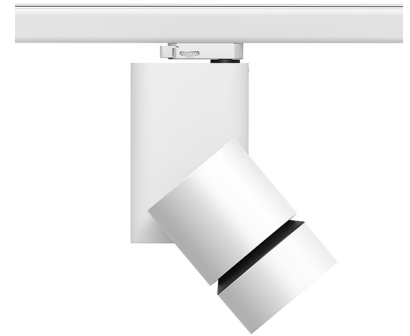

Solid Pure Track No Dimmable . Accessories

Mounting

● 60.3022.11

● 60.3023.11

● 60.3022.14

● 60.3023.14

Recessed box for fix-point

● 60.3023.29

Fix-point

Solid Pure Track No Dimmable
designed by Knud Holscher

Spotlight to be installed on 3-circuit-track with LED light source.
Integrated power supply 220-240V / 50-60Hz.

● 09.2954.30 - 3443lm White

● 09.2954.14 - 3443lm Black