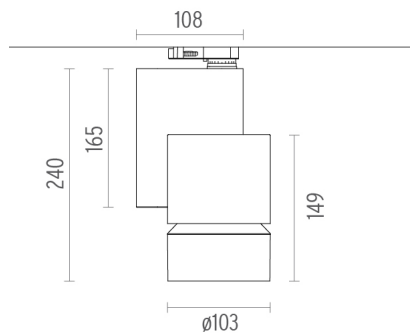

Spotlight to be installed on 3-circuit-track with LED light source. Integrated power supply 220-240V / 50-60Hz.

● 09.2953.30 - 3473lm	White
● 09.2953.14 - 3473lm	Black