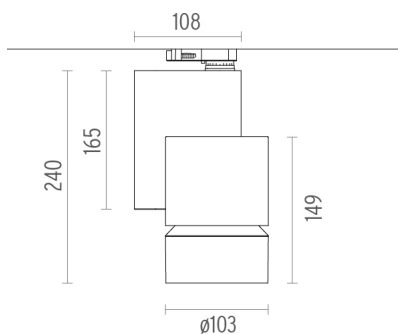

Solid Pure Track No Dimmable . Lamps

LED Array

Lamp category:

LED

Socket:

Special base

Lamp type:

LED Array