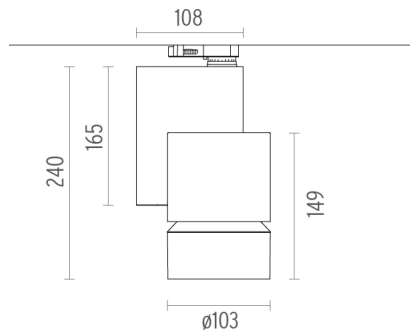

Solid Pure Track No Dimmable designed by Knud Holscher

Spotlight to be installed on 3-circuit-track with LED light source. Integrated power supply 220-240V / 50-60Hz.

- 09.2953.30 - 3473lm White
- 09.2953.14 - 3473lm Black