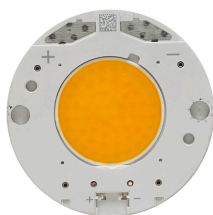

SOLID PURE TRACK NO DIMMABLE

| | |
|--------------------------------|------------------------------------|
| Number of heads | 1 |
| Design awards | Red Dot Design Award Winner 2013 |
| Mounting | Three phase track |
| Lamps description | LED Array 35W 4321 lm 3000K CRI 80 |
| Luminaire luminous flux | See reference number |
| Voltage (V) | 220/240 |
| Environment | Indoor |

- 09.2953.30 - 3473lm White
- 09.2953.14 - 3473lm Black

CERTIFICATIONS

Solid Pure Track No Dimmable . Accessories

Mounting

● 60.3022.11

● 60.3023.11

● 60.3022.14

● 60.3023.14

Recessed box for fix-point

● 60.3023.29

Fix-point

Solid Pure Track No Dimmable
designed by Knud Holscher

Spotlight to be installed on 3-circuit-track with LED light source.
Integrated power supply 220-240V / 50-60Hz.

● 09.2953.30 - 3473lm White

● 09.2953.14 - 3473lm Black

Solid Pure Track No Dimmable . Lamps

LED Array

Lamp category:

LED

Socket:

Special base