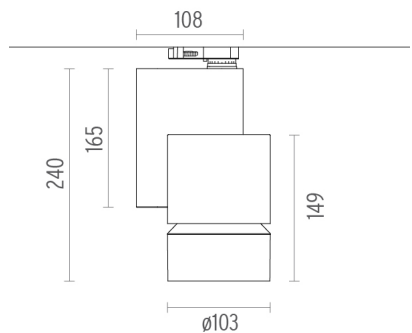

Spotlight to be installed on 3-circuit-track with LED light source. Integrated power supply 220-240V / 50-60Hz.

● 09.2898.30 - 2326lm	White
● 09.2898.14 - 2326lm	Black