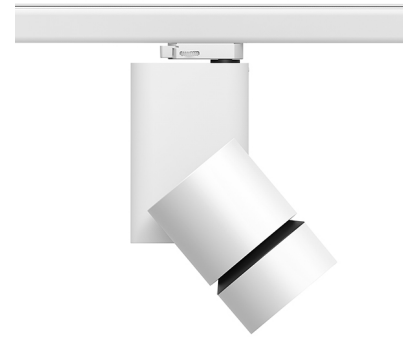

Honeycomb anti-glare screen

"Honeycomb" anti-glare screen: in thin, black-painted aluminium sheets.

08.8766.64.OD

Blue filter

Blue filter

08.8766.65.OD

Sky blue filter

Sky blue filter

08.8766.66.OD

Amber filter

Amber filter

08.8766.67.OD

Red filter

Red filter

Solid Pure Track No Dimmable designed by Knud Holscher

Spotlight to be installed on 3-circuit-track with LED light source. Integrated power supply 220-240V / 50-60Hz.