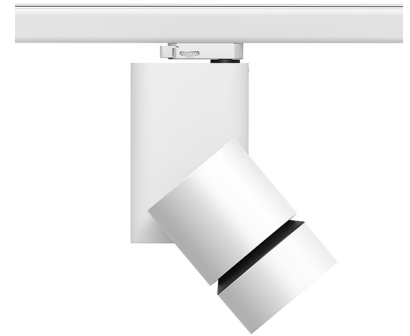

Solid Pure Track No Dimmable . Accessories

Mounting

● 60.3022.11

● 60.3023.11

● 60.3022.14

● 60.3023.14

Recessed box for fix-point

● 60.3023.29

Fix-point

Solid Pure Track No Dimmable designed by Knud Holscher

Spotlight to be installed on 3-circuit-track with LED light source. Integrated power supply 220-240V / 50-60Hz.

● 09.2898.30 - 2326lm White

● 09.2898.14 - 2326lm Black