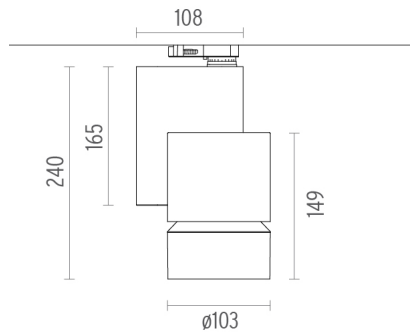

Solid Pure Track No Dimmable designed by Knud Holscher

Spotlight to be installed on 3-circuit-track with LED light source. Integrated power supply 220-240V / 50-60Hz.

- 09.2898.30 - 2326lm White
- 09.2898.14 - 2326lm Black