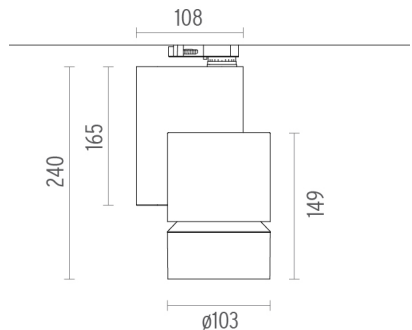

Solid Pure Track No Dimmable . Lamps

LED Array

Lamp category:

LED

Socket:

Special base

Lamp type:

LED Array

CERTIFICATIONS