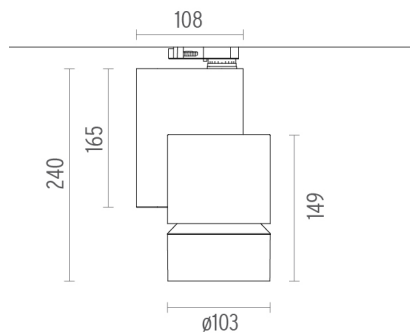

SOLID PURE TRACK DALI VERSION

Number of heads	1
Design awards	Red Dot Design Award Winner 2013
Mounting	Three phase track
Lamps description	LED Array 23W 2865 lm 4000K CRI 80
Luminaire luminous flux	See reference number
Voltage (V)	220/240
Environment	Indoor

OPTICAL

Light controller description	Protection glass
Aiming	Adjustable
Light distribution symmetry	Symmetric
Beam angle	10° Spot

ELECTRICAL

Transformer availability	Included
Transformer mounting	Integral
Transformer type	Electronic dimmable dali
Emergency	Without
Insulation class	Class I

PHYSICAL

Diameter (mm)	S/N
Height (mm)	239,5
Spot diameter (mm)	103
Construction material	Aluminium
Weight (kg)	1,70

Solid Pure Track Dali Version designed by Knud Holscher

Spotlight to be installed on 3-circuit-track with LED light source. Integrated power supply 220-240V / 50-60Hz.

- 09.2897.30.DA - 2354lm White
- 09.2897.14.DA - 2354lm Black

CERTIFICATIONS