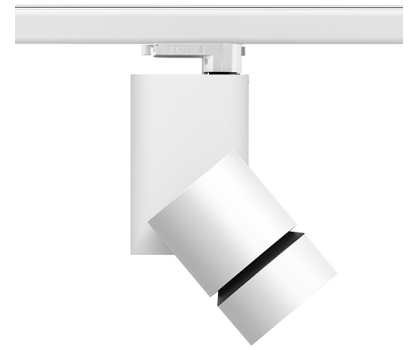

SOLID PURE TRACK DALI VERSION

Number of heads	1
Design awards	Red Dot Design Award Winner 2013
Mounting	Three phase track
Lamps description	LED Array 23W 2865 lm 4000K CRI 80
Luminaire luminous flux	See reference number
Voltage (V)	220/240
Environment	Indoor

OPTICAL

Light controller description	Protection glass
Aiming	Adjustable
Light distribution symmetry	Symmetric
Beam angle	10° Spot

ELECTRICAL

Transformer availability	Included
Transformer mounting	Integral
Transformer type	Electronic dimmable dali
Emergency	Without
Insulation class	Class I

PHYSICAL

Diameter (mm)	S/N
Height (mm)	239,5
Spot diameter (mm)	103
Construction material	Aluminium
Weight (kg)	1,70

Solid Pure Track Dali Version designed by Knud Holscher

Spotlight to be installed on 3-circuit-track with LED light source. Integrated power supply 220-240V / 50-60Hz.

Honeycomb anti-glare screen

"Honeycomb" anti-glare screen: in thin, black-painted aluminium sheets.

08.8766.64.OD

Blue filter

Blue filter

08.8766.65.OD

Sky blue filter

Sky blue filter