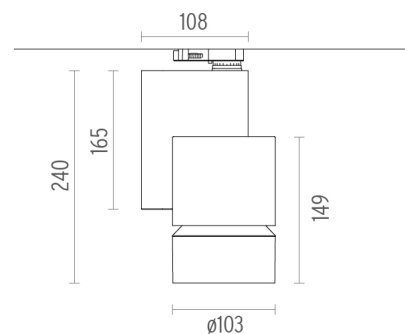

Solid Pure Track Dali Version
designed by Knud Holscher

Spotlight to be installed on 3-circuit-track with LED light source.
Integrated power supply 220-240V / 50-60Hz.

- 09.2897.30.DA - 2354lm White
- 09.2897.14.DA - 2354lm Black