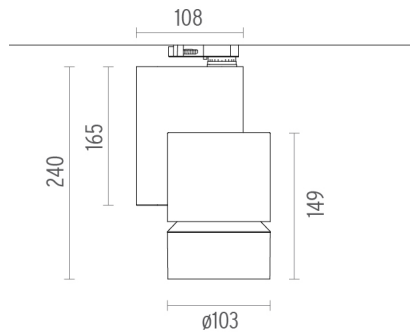

CERTIFICATIONS