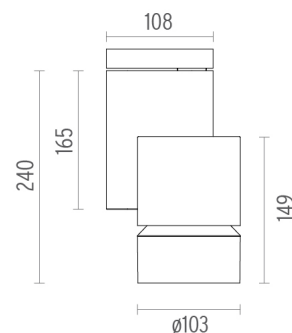

SOLID PURE CEILING/WALL NO DIMMABLE

Number of heads	1
Design awards	Red Dot Design Award Winner 2013
Mounting	Ceiling surface, Wall surface
Lamps description	LED Array 23W 2747 lm 3000K CRI 80
Luminaire luminous flux	See reference number
Voltage (V)	220/240
Environment	Indoor

OPTICAL

Light controller description	Protection glass
Aiming	Adjustable
Light distribution symmetry	Symmetric
Beam angle	25° Flood

Solid Pure Ceiling/Wall No Dimmable
designed by Knud Holscher

Spotlight to be installed on ceiling/wall with LED light source. Integrated power supply 220-240V / 50-60Hz.

Diameter (mm)	S/N
Height (mm)	239,5
Spot diameter (mm)	103
Construction material	Aluminium
Weight (kg)	1,90

CERTIFICATIONS

Solid Pure Ceiling/Wall No Dimmable . Accessories

Optical

08.8768.14

Holding ring

Holding ring