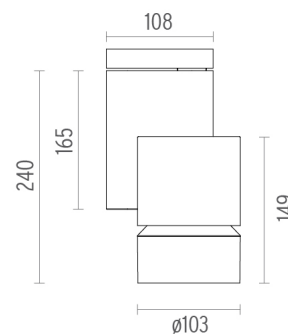

Solid Pure Ceiling/Wall No Dimmable
designed by Knud Holscher

Spotlight to be installed on ceiling/wall with LED light source. Integrated power supply 220-240V / 50-60Hz.

- 09.2896.30 - 2228lm
  White
- 09.2896.14 - 2228lm
  Black