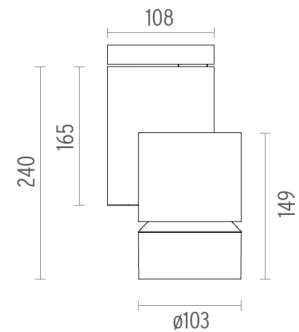

Solid Pure Ceiling/Wall No Dimmable
designed by Knud Holscher

Spotlight to be installed on ceiling/wall with LED light source. Integrated power supply 220-240V / 50-60Hz.

● 09.2896.30 - 2228lm White
● 09.2896.14 - 2228lm Black