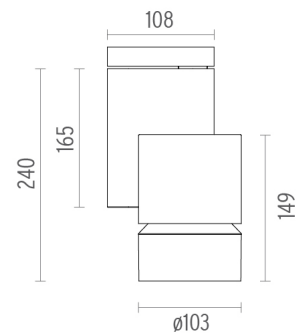

### OPTICAL

<b>Light controller description</b>	Protection glass
<b>Aiming</b>	Adjustable
<b>Light distribution symmetry</b>	Symmetric
<b>Beam angle</b>	25° Flood

### PHYSICAL

<b>Diameter (mm)</b>	S/N
<b>Height (mm)</b>	239,5
<b>Spot diameter (mm)</b>	103
<b>Construction material</b>	Aluminium
<b>Weight (kg)</b>	1,90