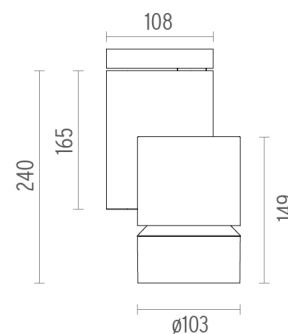

Solid Pure Ceiling/Wall No Dimmable
designed by Knud Holscher

Spotlight to be installed on ceiling/wall with LED light source. Integrated power supply 220-240V / 50-60Hz.

- 09.2893.30 - 1788lm White
- 09.2893.14 - 1788lm Black