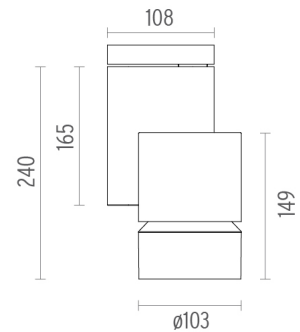

Solid Pure Ceiling/Wall No Dimmable designed by Knud Holscher

Spotlight to be installed on ceiling/wall with LED light source. Integrated power supply 220-240V / 50-60Hz.

- 09.2893.30 - 1788lm White
- 09.2893.14 - 1788lm Black