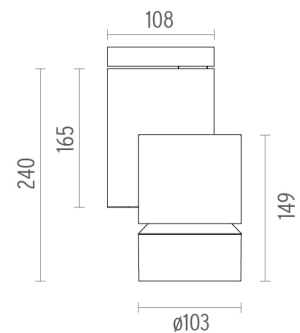

### PHYSICAL

<b>Diameter (mm)</b>	S/N
<b>Height (mm)</b>	239,5
<b>Spot diameter (mm)</b>	103
<b>Construction material</b>	Aluminium
<b>Weight (kg)</b>	1,90