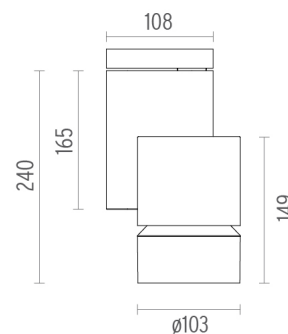

Solid Pure Ceiling/Wall Dali Version
designed by Knud Holscher

Spotlight to be installed on ceiling/wall with LED light source. Integrated power supply 220-240V / 50-60Hz.

● 09.2893.30.DA - 1788lm White

● 09.2893.14.DA - 1788lm Black