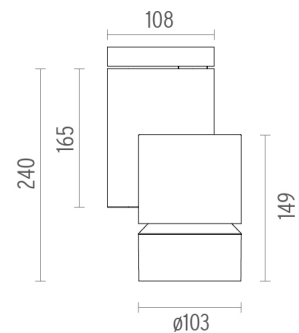

SOLID PURE CEILING/WALL DALI VERSION

Number of heads	1
Design awards	Red Dot Design Award Winner 2013
Mounting	Ceiling surface, Wall surface
Lamps description	LED Array 23W 2231 lm 3000K CRI 90
Luminaire luminous flux	See reference number
Voltage (V)	220/240
Environment	Indoor

OPTICAL

Light controller description	Protection glass
Aiming	Adjustable
Light distribution symmetry	Symmetric
Beam angle	25° Flood

Solid Pure Ceiling/Wall Dali Version designed by Knud Holscher

Spotlight to be installed on ceiling/wall with LED light source. Integrated power supply 220-240V / 50-60Hz.

PHYSICAL

Diameter (mm)	S/N
Height (mm)	239,5
Spot diameter (mm)	103
Construction material	Aluminium
Weight (kg)	1,90

CERTIFICATIONS

Solid Pure Ceiling/Wall Dali Version . Accessories

Optical

08.8768.14

Holding ring