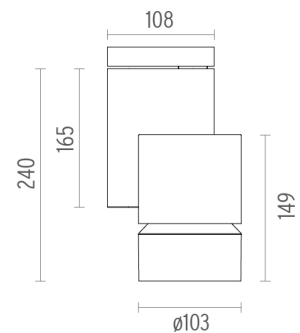

### OPTICAL

<b>Light controller description</b>	Protection glass
<b>Aiming</b>	Adjustable
<b>Light distribution symmetry</b>	Symmetric
<b>Beam angle</b>	17° Medium

**Solid Pure Ceiling/Wall No Dimmable**  
designed by Knud Holscher

### PHYSICAL

<b>Diameter (mm)</b>	S/N
<b>Height (mm)</b>	239,5
<b>Spot diameter (mm)</b>	103
<b>Construction material</b>	Aluminium
<b>Weight (kg)</b>	1,90