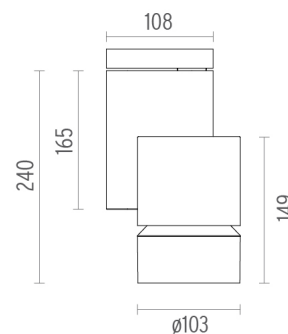

Solid Pure Ceiling/Wall Dali Version
designed by Knud Holscher

Spotlight to be installed on ceiling/wall with LED light source. Integrated power supply 220-240V / 50-60Hz.

● 09.2892.30.DA - 1810lm White

● 09.2892.14.DA - 1810lm Black