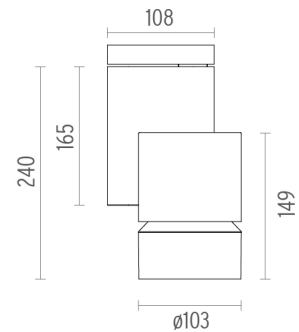

Solid Pure Ceiling/Wall Dali Version designed by Knud Holscher

Spotlight to be installed on ceiling/wall with LED light source. Integrated power supply 220-240V / 50-60Hz.

● 09.2892.30.DA - 1810lm White

● 09.2892.14.DA - 1810lm Black