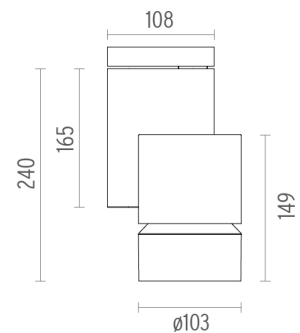

SOLID PURE CEILING/WALL DALI VERSION

Number of heads	1
Design awards	Red Dot Design Award Winner 2013
Mounting	Ceiling surface, Wall surface
Lamps description	LED Array 23W 2231 lm 3000K CRI 90
Luminaire luminous flux	See reference number
Voltage (V)	220/240
Environment	Indoor

OPTICAL

Light controller description	Protection glass
Aiming	Adjustable
Light distribution symmetry	Symmetric
Beam angle	17° Medium

Solid Pure Ceiling/Wall Dali Version designed by Knud Holscher

Spotlight to be installed on ceiling/wall with LED light source. Integrated power supply 220-240V / 50-60Hz.

PHYSICAL

Diameter (mm)	S/N
Height (mm)	239,5
Spot diameter (mm)	103
Construction material	Aluminium
Weight (kg)	1,90

CERTIFICATIONS

Solid Pure Ceiling/Wall Dali Version . Accessories

Optical

08.8768.14

Holding ring