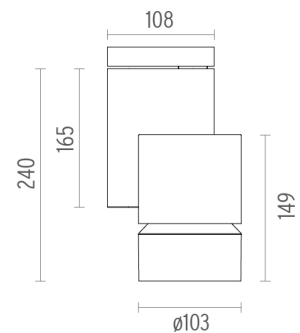

### OPTICAL

<b>Light controller description</b>	Protection glass
<b>Aiming</b>	Adjustable
<b>Light distribution symmetry</b>	Symmetric
<b>Beam angle</b>	10° Spot

**Solid Pure Ceiling/Wall No Dimmable**  
designed by Knud Holscher

### PHYSICAL

<b>Diameter (mm)</b>	S/N
<b>Height (mm)</b>	239,5
<b>Spot diameter (mm)</b>	103
<b>Construction material</b>	Aluminium
<b>Weight (kg)</b>	1,90