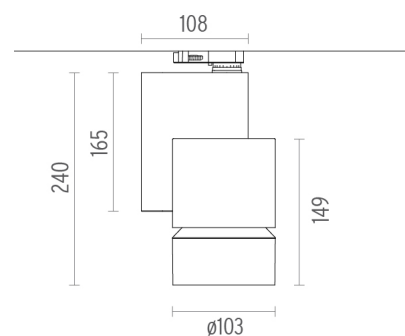

Solid Pure Track Dali Version
designed by Knud Holscher

Spotlight to be installed on 3-circuit-track with LED light source.
Integrated power supply 220-240V / 50-60Hz.

- 09.2889.30.DA - 2274lm White
- 09.2889.14.DA - 2274lm Black