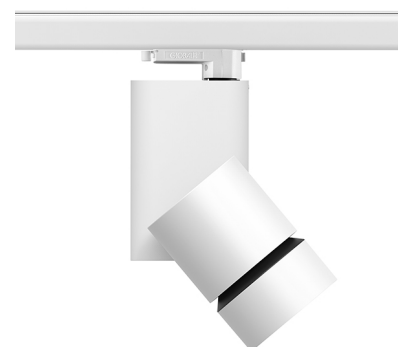

Solid Pure Track Dali Version . Lamps

LED Array

Lamp category:

LED

Socket:

Special base

Lamp type:

LED Array