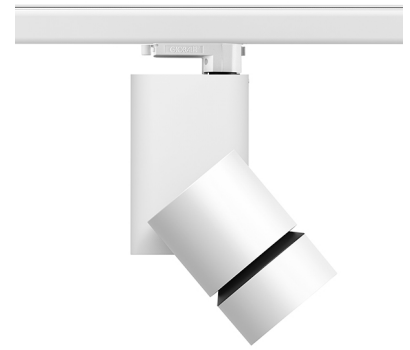

SOLID PURE TRACK DALI VERSION

Number of heads	1
Design awards	Red Dot Design Award Winner 2013
Mounting	Three phase track
Lamps description	LED Array 23W 2747 lm 3000K CRI 80
Luminaire luminous flux	See reference number
Voltage (V)	220/240
Environment	Indoor

OPTICAL

Light controller description	Protection glass
Aiming	Adjustable
Light distribution symmetry	Symmetric
Beam angle	17° Medium

ELECTRICAL

Transformer availability	Included
Transformer mounting	Integral
Transformer type	Electronic dimmable dali
Emergency	Without
Insulation class	Class I

PHYSICAL

Diameter (mm)	S/N
Height (mm)	239,5
Spot diameter (mm)	103
Construction material	Aluminium
Weight (kg)	1,70

Solid Pure Track Dali Version designed by Knud Holscher

Spotlight to be installed on 3-circuit-track with LED light source. Integrated power supply 220-240V / 50-60Hz.

Honeycomb anti-glare screen

"Honeycomb" anti-glare screen: in thin, black-painted aluminium sheets.

08.8766.64.OD

Blue filter

Blue filter

08.8766.65.OD

Sky blue filter

Sky blue filter