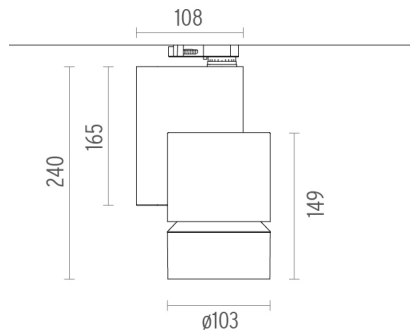

Solid Pure Track No Dimmable designed by Knud Holscher

Spotlight to be installed on 3-circuit-track with LED light source. Integrated power supply 220-240V / 50-60Hz.

- 09.2886.30 - 1810lm White
- 09.2886.14 - 1810lm Black