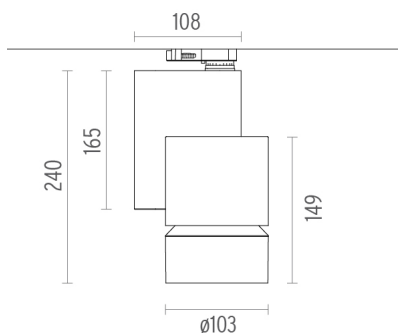

Solid Pure Track No Dimmable designed by Knud Holscher

Spotlight to be installed on 3-circuit-track with LED light source. Integrated power supply 220-240V / 50-60Hz.

● 09.2886.30 - 1810lm	White
● 09.2886.14 - 1810lm	Black